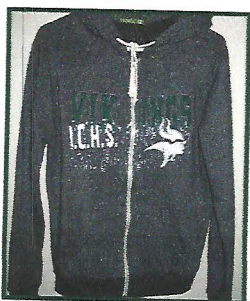

SPIRITWEAR

Fall 2011

Boy' Basic T

\$10

Girl's Basic T

Hat
\$ 15

Dry Fit Black or Green T

\$ 20

\$ 15

White Burn Out T

Dry Fit Black Hoodie
\$ 30

Green Hoodie
\$ 30

Girl's Black Hoodie
\$ 25

Grey Zipped Hoodie
\$ 35

Girl's Pink Hoodie
\$ 25

Long Sleeve Burn Out
\$ 20