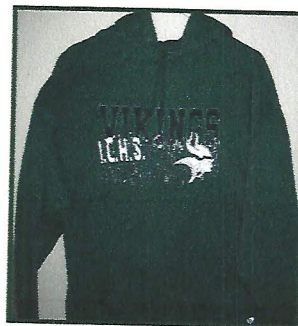

SPIRITWEAR

Fall 2011

Boy' Basic T

\$10

Girl's Basic T

Hat
\$ 15

Dry Fit Black or Green T

\$ 20

\$ 15

White Burn Out T

Dry Fit Black Hoodie
\$ 30

Green Hoodie
\$ 30

Girl's Black Hoodie
\$ 25

Grey Zipped Hoodie
\$ 35

Girl's Pink Hoodie
\$ 25

Long Sleeve Burn Out
\$ 20