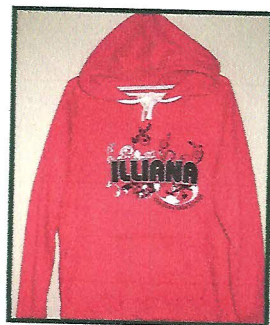

SPIRITWEAR

Fall 2011

Boy' Basic T

\$10

Girl's Basic T

Hat
\$ 15

Dry Fit Black or Green T

\$ 20

\$ 15

White Burn Out T

Dry Fit Black Hoodie
\$ 30

Green Hoodie
\$ 30

Girl's Black Hoodie
\$ 25

Grey Zipped Hoodie
\$ 35

Girl's Pink Hoodie
\$ 25

Long Sleeve Burn Out
\$ 20